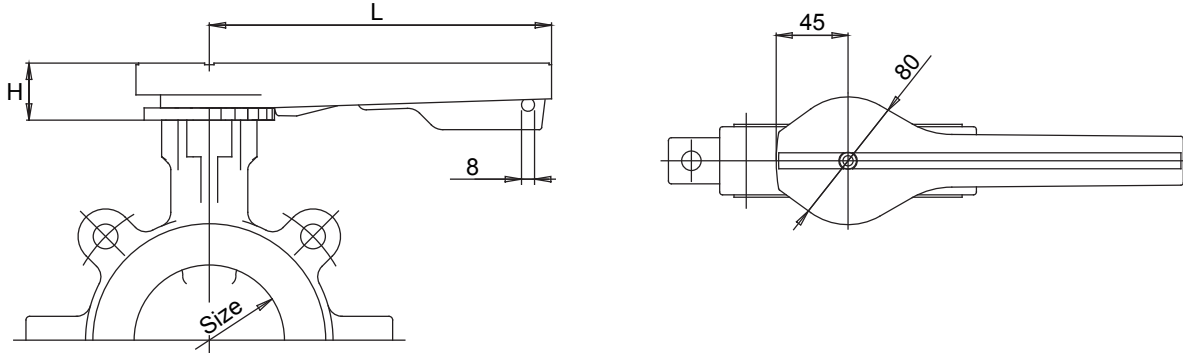

Dimensions for Type 365 Valves

Lever Operator Dimensions

Size inch	H (mm)	L (mm)
2	37	210
3	40	300
4	40	300
6	40	300

Note: Gear operator required for 8/9" size and larger.