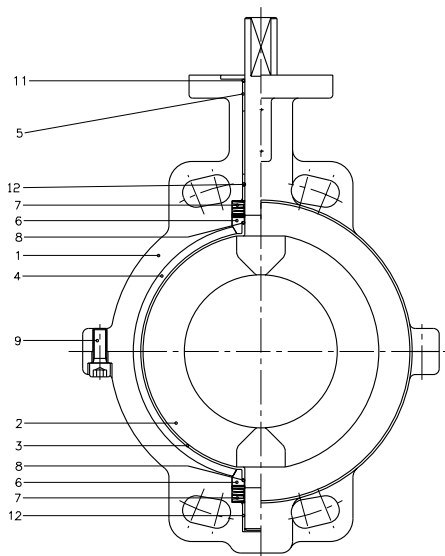

# Butterfly Valve Type 365

## Technical Data

- ISO 5211 actuator mounting for gear operators and actuators.
- Self-lubricating bearings in the upper and lower stem journals.
- Precision machined virgin PTFE liner is 100 mils minimum thickness.
- Precision PFA encapsulation 100 mils thick, bonded and interlocked to the one-piece disc stem provides maximum permeation protection and prevent delamination.
- Belleville disc springs exert uniform loading through the pusher pressing the PTFE liner and the shoulder of the PFA encapsulated disc/stem together, resulting in leak-free mechanical stem seal.

## Parts List

Pos.	Part	Material
1	Two piece body	Ductile iron polyester coated
2	One piece disc stem	PFA encapsulated stainless steel
3	Liner	Virgin PTFE
4	Elastomer back-up	Silicon or FPM
5	Bearing	Iglidur X (Thermoplast)
6	Pusher	Stainless steel
7	Belleville washer	Spring steel
8	O-Ring	FPM
9	Int. Hex screw	Stainless steel
10	Pivot pin	Stainless steel
11	O-Ring	FPM
12	Bearing	DU (Steel/PTFE)

## Dimensions for 2"-18" (63-450 mm) valves

Size inch	Size mm	Type	A	B	C	D	E	n x F	G	ØH	ØJ	ØK	ØR	X	Y	N Square	SW	Weight (lb)
2	63	F05	135	65	26	160	43	8 x Ø7	27	50	65	15	95	5	31		10	7.5
3	90	F07	160	93.5	29	188	46	4 x Ø9	30	70	90	15	132	18.5	69		10	13.4
4	110	F07	180	105	29	210	52	4 x Ø9	30	70	90	15	153	26.5	91		10	17.4
6	160	F07	210	140	46	269	56	4 x Ø9	47	70	90	20	209	48.5	143	16/16		29.8
8	200/225	F12	240	170	65	360	60	4 x Ø11	66	125	150	8	259	71.5	196	19/19		51.4
10	250	F12	275	205	65	435	68	8 x Ø13	66	125	150	30	309	91.5	243	22/22		70.7
12	315	F12	310	250	65	500	78	8 x Ø13	66	125	150	30	364	111.5	293	27/27		110.0
14	355	F12	330	255	25	534	78	8 x Ø13	32	125	150	30	412	126.0	321	27/27		132.0
16	400	F14	372	290	33	597	102	12 x 29	35	—	—	—	475	149	392	32/32		194
18	450	F14	392	310	33	635	114	12 x 29	35	—	—	—	525	162	423	32/32		242