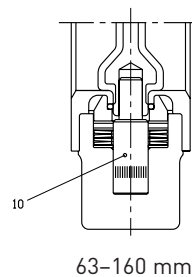

General

Manually operated PTFE lined lug style butterfly valve with PFA encapsulated disc. Valves have ANSI 150 bolt patterns and are rated for pressures up to 150 psi and temperatures up to 400°F. All valves have a one-piece disc and stem arrangement with a lock-in PFA encapsulation. All valves are cleaned and manufactured for ultrapure water service. Valves are available with lever and gear operators as well as pneumatic or electric actuators.